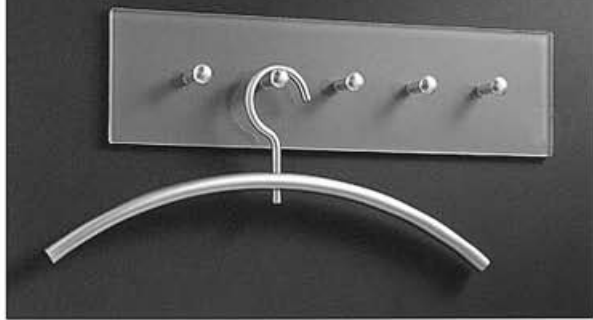

△ PENG
mattchrom
matt chrome