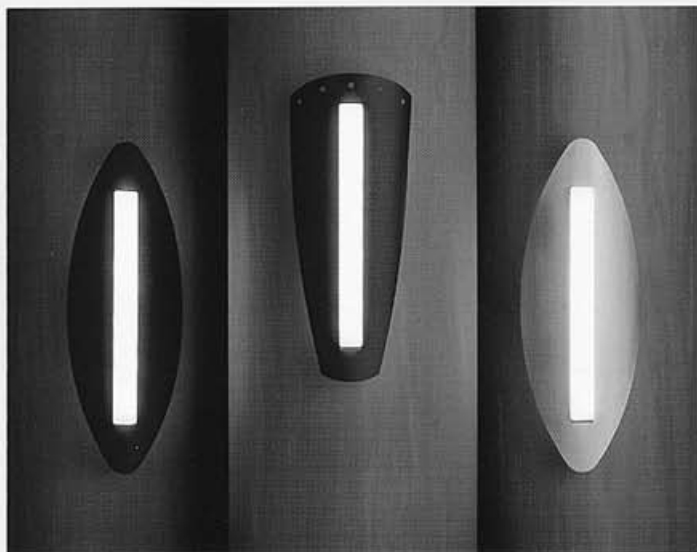

LEUCHTEN

LUMENISTER

◀ **LUMENISTER**
Dekoleuchte

deco lamp
B 26 T 13 H 24

■ Design:
Markus Börgens und
D-TEC Design Team

LINO

◀ ◀ **LINO 1**
Wandleuchte

wall lamp
B 18 T 7 H 38

The awarded light-object creates a comfortable atmosphere in its simplicity. It is manufactured from frozen hardened borosilicat-glass with a high security against fracture and infusibility. For every DidjLight there are four different small glass plates which can be placed on the halogen bulb in the base. The intensity and the colour of the light can be changed individually by the dimmer.