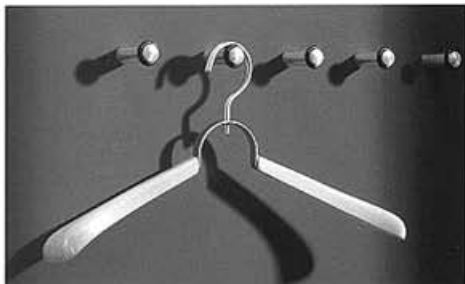

▲ ▲ MELO
Wandhaken
wall hook
Ø 2 T 5

△ ▲ SMILE
Kleiderbügel
coat hanger